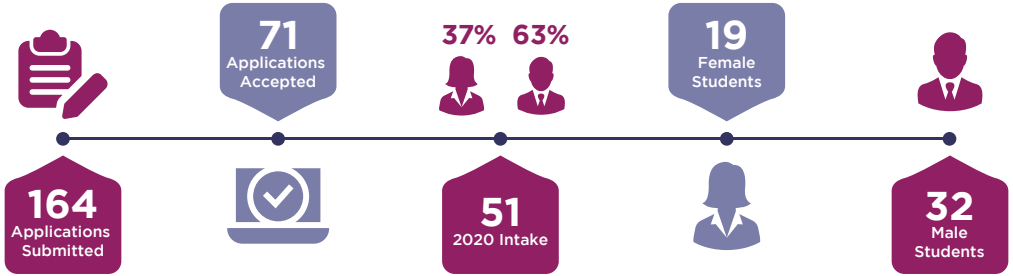

# MiM Profile 2020 Class Size & Diversity

**Applicant Acceptance Rate** 43% - Fall 2020

## Positions held